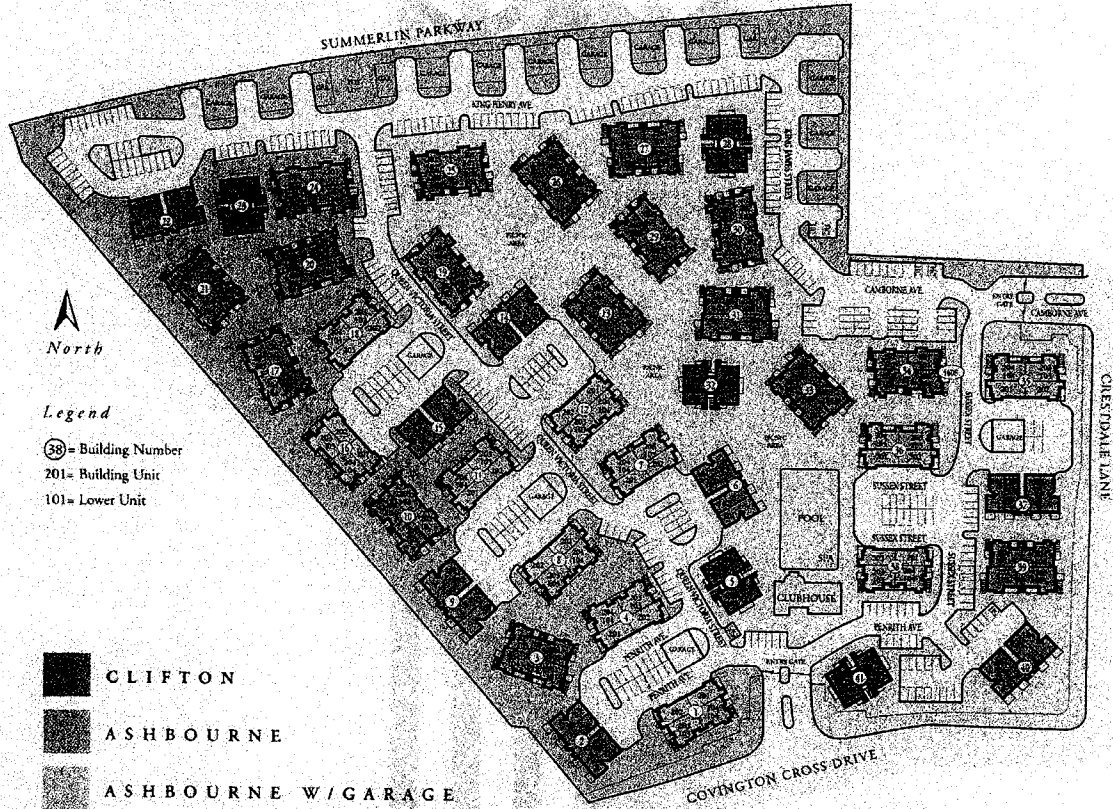

SITE PLAN

North

Legend

- Ⓢ = Building Number
- 201 = Building Unit
- 101 = Lower Unit

-  CLIFTON
-  ASHBOURNE
-  ASHBOURNE W/GARAGE
-  WESTON
-  WESTON W/GARAGE
-  ABBINGTON
-  CAMBOURNE
-  CAMBOURNE W/GARAGE
-  ALDRIDGE